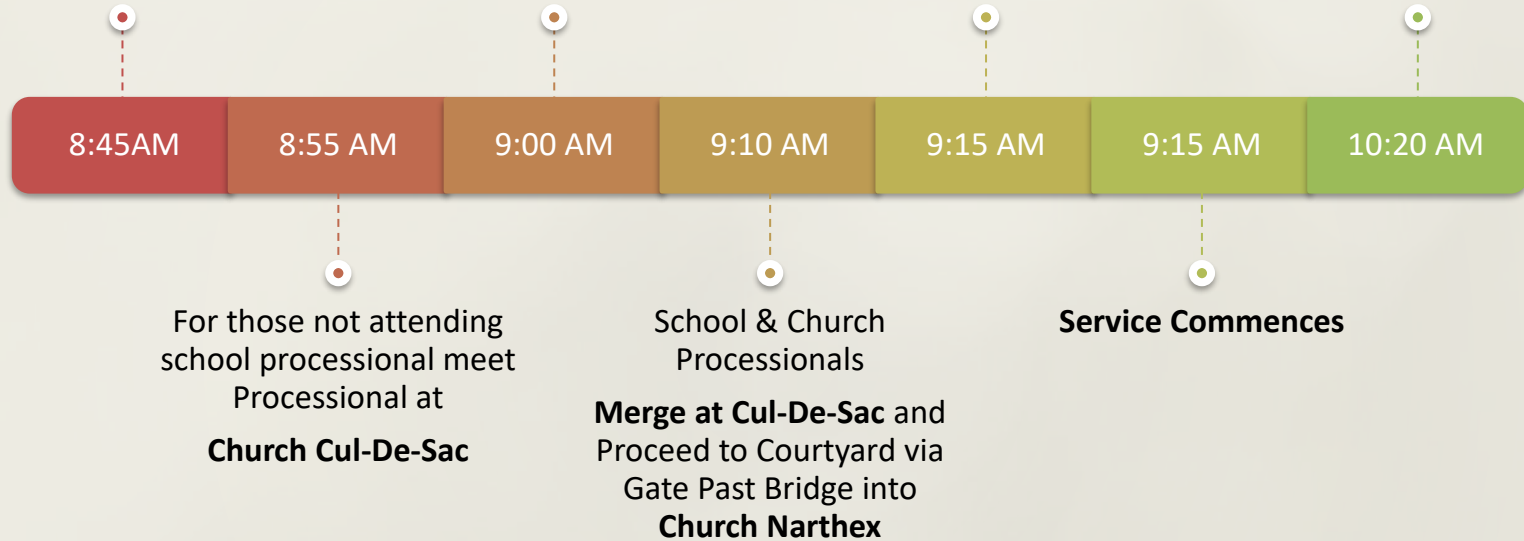

35th anniversary
Esperanza

Processional, Recessional & Set-Up Guide
Sunday, February 23, 2025

35th Anniversary Timeline

Park @ Church and
Proceed to School via
Ramp / Bridge
Processional for those
Processing from

School

Blessing/Processional
Commences from School

Proceed to
Sanctuary

**Recessional / Founders
Rock Placement, Rock
Placement / Lunch &
Festivities**

Yellow Numbered Circles Describing Each Movement

1. Monte Vista Processional
2. Church Processional Group Merges with School Processional Group
3. Process to Sanctuary through Narthex
4. Anniversary Service
5. Recessional through Fellowship Hall
6. Stones Distribution
7. Stones Placement (placeholder stones)
8. Luncheon

Arrival – Church & School

THOSE NOT
PROCESSING
FROM SCHOOL
QUE IN
CUL-DE-SAC

Name
Badges &
Sharpies

Seating for
those with
mobility
issues will
be
provided.

Those processing
from Monte Vista
should report there
upon arrival at the
church parking lot.

4

Overall Diagram Post Service

Kids Art Project

Drinks Distribution Table

Food Tables

Food Tables

Drinks Distribution Table

Garden of Eatin'