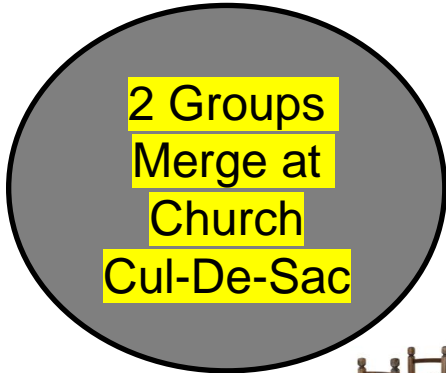

Name Badges &
Sharpies will be
available at the
bottom of the ramp
at the school
meeting place.

Both Processional
Lines will Merge in
the Cul-De-Sac
near to the sidewalk
for a prayer and
Pastor Chris
remarks

Processional from School & Church Cul-De-Sac to Sanctuary

2

3

1

Recessional to Stone Placement & Luncheon

7

Stones Placement

HOPE